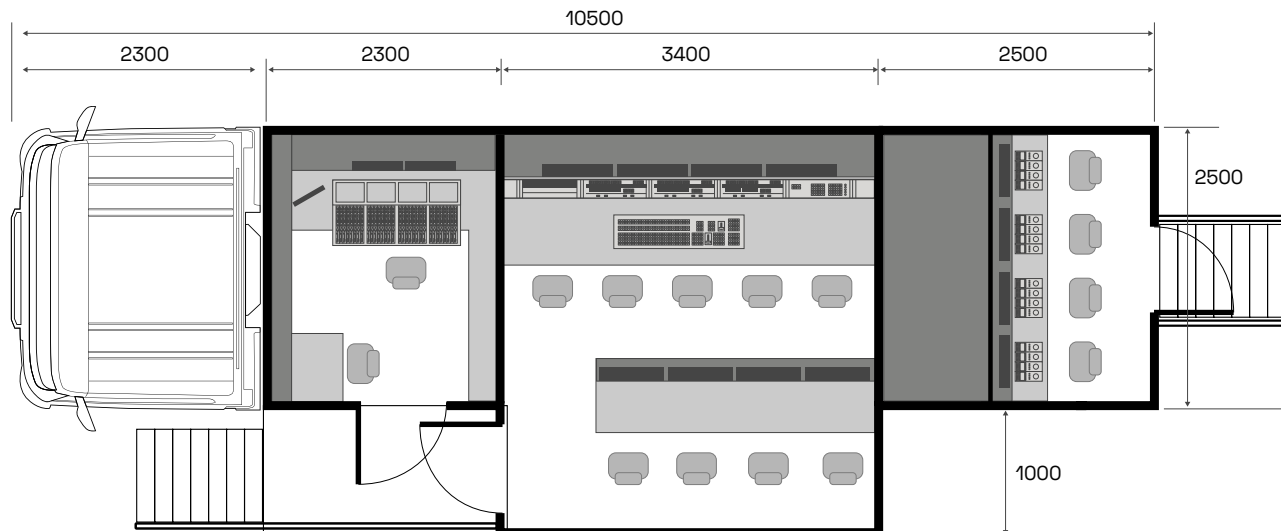

OB SKYE

Powerful 16 camera 4K UHD Broadcast Truck

The first truck in the UK to be designed around cinematic capture in UHD with HDR workflow options. OB Skye's gallery has full front row positions complete with a powerful Kahuna 9600 Switcher as well as 2 EVS, graphics and producer positions. Sound is covered with a Calrec Summa desk offering 5.1 mixing.

SYSTEM

Format: HD / UHD (HDR)

CAMERA

Channels: 12 Sony HDC Channels

Cinematic: 16 Fully Featured (ARRI / Sony)

Multicamera EDL: Available

VISION

Vision Mixer: GV Kahuna 9600 (2M/E in UHD)

Routing: GV NVision 144 x 144 with MADI Routing

UHD Routing: 2x Ross Ultrix 64 x 64

Replay Servers: 2x EVS

VTR: 6 Channels

Monitoring: UHD(HDR) MV Stack

SOUND

Audio Desk: Calrec Summa

Audio Monitoring: 5.1 Surround Genelec

Audio Interfacing: AES67 Dante & MADI

COMMS

Intercom: RTS ODIN

Intercom Keypanels: 16 Installed with additional wireless belt packs

Duplex Radio: Two Channel

PHYSICAL

Dimensions: 11.5m x 3.5m (with stairs deployed)

Power Requirements: 1x 63/3A (100mA) or 3x 32A (100mA)