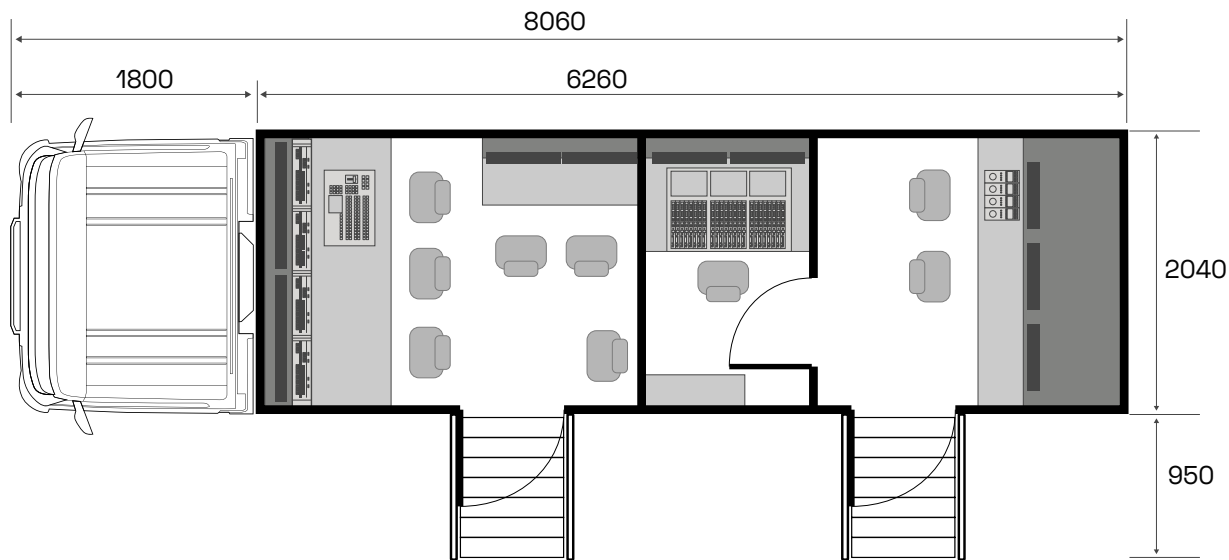

## Small Footprint 8 Camera Unit

RÙM is a highly versatile 8 camera HD unit that our clients love. This mini lorry has many of the capabilities and comforts of a larger OB truck, only it fits in places that larger units would look upon with envy. RÙM is ideal for news, music, comedy, location studios, fashion, and sport.

### PHYSICAL

Dimensions: 8m x 3m (with stairs deployed)

Power Requirements: 1x 63/3A (100mA) or 2x 32A (100mA)