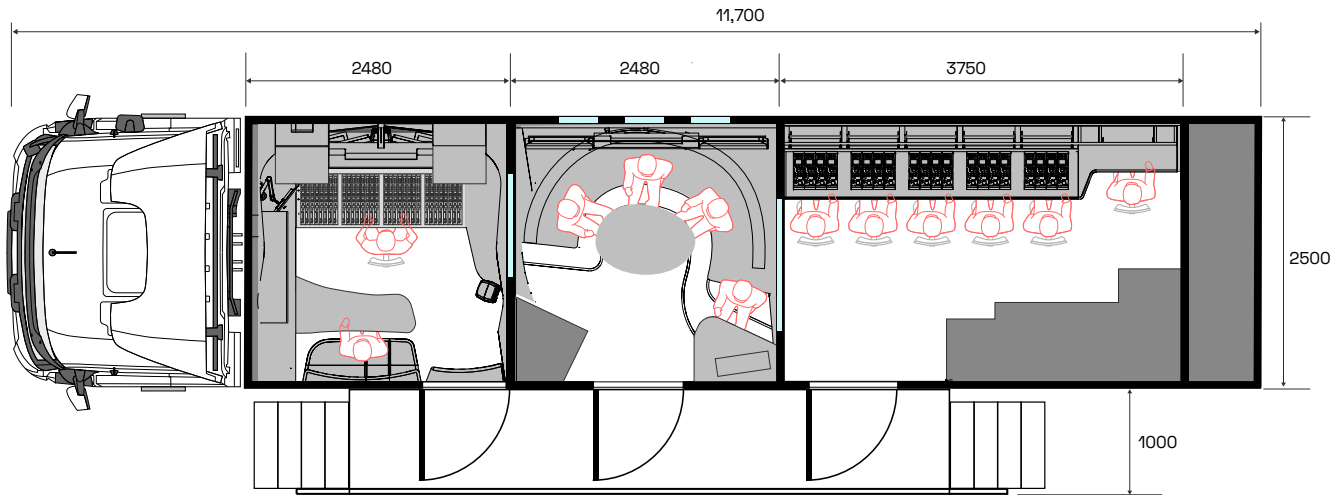

OB BARRA

Medium Remote Production

BARRA is a next-generation remote production vehicle, purpose-built to transform live workflows. Combining cutting-edge technology with a beautifully crafted interior and eco-conscious operation. Featuring dedicated zones for sound, production, and vision engineering, plus capacity for up to 20 cameras, BARRA seamlessly connects to remote galleries, including Vivid’s Woking facility – setting a new standard for efficient, low-emission outside broadcasting.

SYSTEM

Format: SDR / HDR 1080p50

CAMERA

Channels: 16 + 4

VISION

Routing: Ross Ultrix 80 x 80 with MADI Routing

Replay Servers: None

Monitoring: 5 vision positions

SOUND

Audio Desk: Argo-M 48 channel

COMMS

Intercom: RTS

PHYSICAL

Dimensions: 11.7m x 3.5m (with stairs deployed)