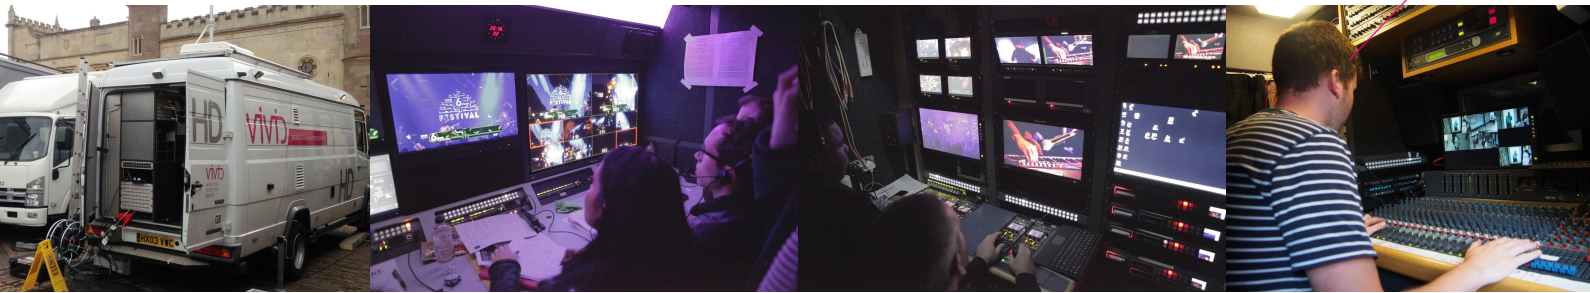

OB1 'Barra' - Spec Sheet

vivid

This compact OB truck is perfect for music festivals or current affairs.

VIDEO

- For-A HVS100 1 M/E
- Sony OLED monitors
- Tektronix waveform
- 72x72 HD SDI router
- 6 Embedders
- 4 De-embedders
- UpDownCross converters
- Analog to SDI
- SDI to Analog
- Grass Valley K2 Solo
- EVS or replay of choice
- Clarity or Caspar graphics

POWER AND DIMENSIONS

- 2x 32a single phase
- Length: 6.5m, Width: 2.2m

CAMERA

- Sony or Arri camera channels
- Red and green tally
- Production and engineering comms (engineering on individual channels)

COMMS

- Telex RTS Zeus Matrix
- Telex RTS KP series panels
- 2x ProLink BX2000 radio base stations

SOUND

- Amek BB100 sound desk
32 channel, 8 groups plus master
- Evertz 5010 timecode master
- BSS FCS-960 graphic EQ
- Neve stereo limiter compressor
- Bel 7000 stereo delay
- 20 channels BSS compressor de-esser
- 6 channels BSS peak limiter de-esser
- 16 stereo DAs